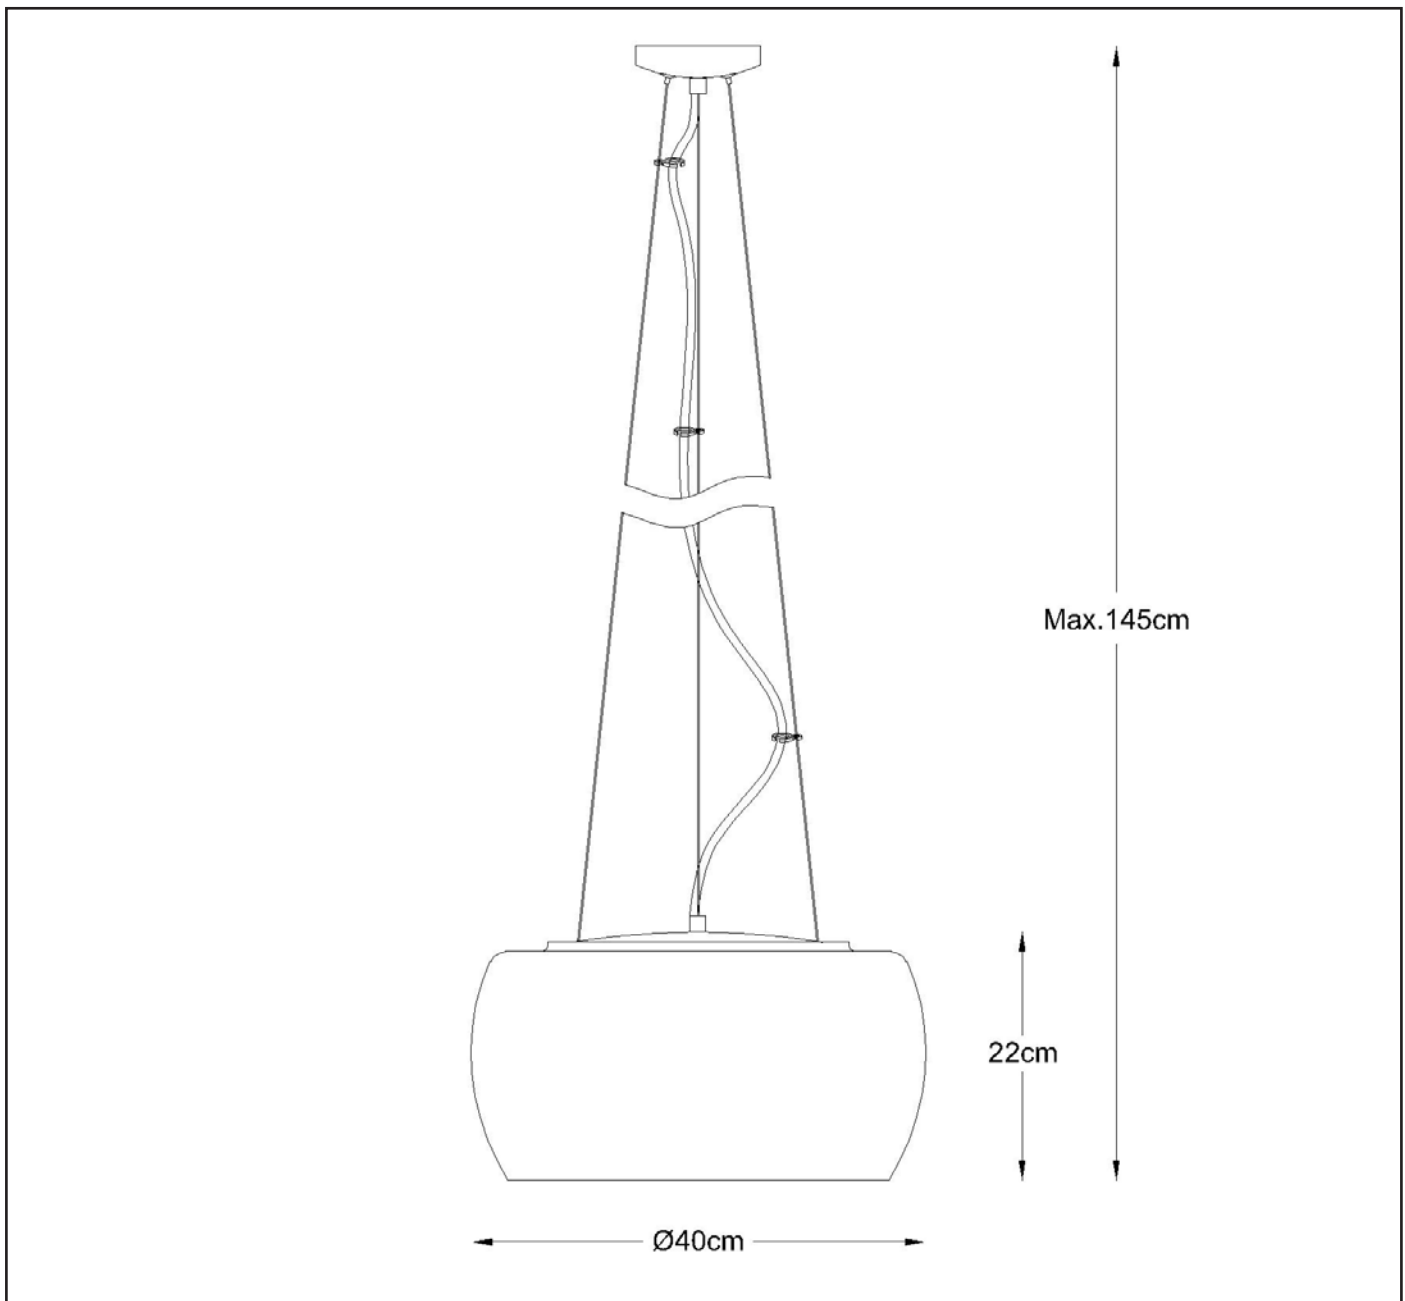

PEARL

Item number : 70463/05/11
EAN code : 5411212702159

For more specifications, dimensions please visit
www.lucide.com